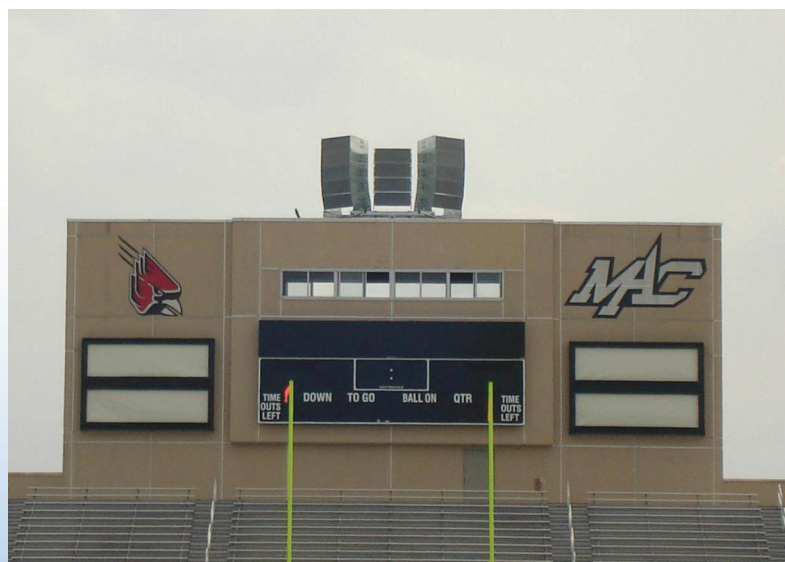

Polar Focus Provides Engineered Interface Frame for VLA Great Sound Kicks Off A Winning Season

Hadley, MA-

The sound reinforcement system at Ball State University's Scheumann Stadium was recently upgraded with fourteen JBL Variable Line Array (VLA) speakers. The VLA, in a five-four-five left center right side by side configuration, were mounted on top of the scoreboard at one end of the field. These fourteen speakers provide sound to the whole field.

There was no overhead or side structure to use for mounting on the scoreboard at the stadium, so rigid attachment had to be between the bottom of the speakers and the roof of the scoreboard structure. The designing and installing contractor, IRC Audio of Indianapolis, Indiana, asked Polar Focus to join the team that was devising this unusual configuration.

The mounting system consists of two parts. First there are the interbox brackets which hold the speakers themselves. They are flat sections of steel, precisely sized and with laser cut holes to receive fasteners. They attach to the sides of the arrays and to each other such that the correct angles are achieved and the speakers are securely joined together.

Second is the engineered 18'x10' interface frame between the clusters and the structural steel of the scoreboard roof. The three bracketed speaker groups are precisely spaced on top of and securely attached to the frame, which is then attached to the roof of the scoreboard structure. This makes the transition complete from the pillars on the roof to the speakers, providing a virtually uninterrupted sequence of rigidly mounted attachment which is wind rated and ready to withstand the elements. The steel used in the bracket and frame system was hot dip galvanized to make it durable in the weather exposed application.